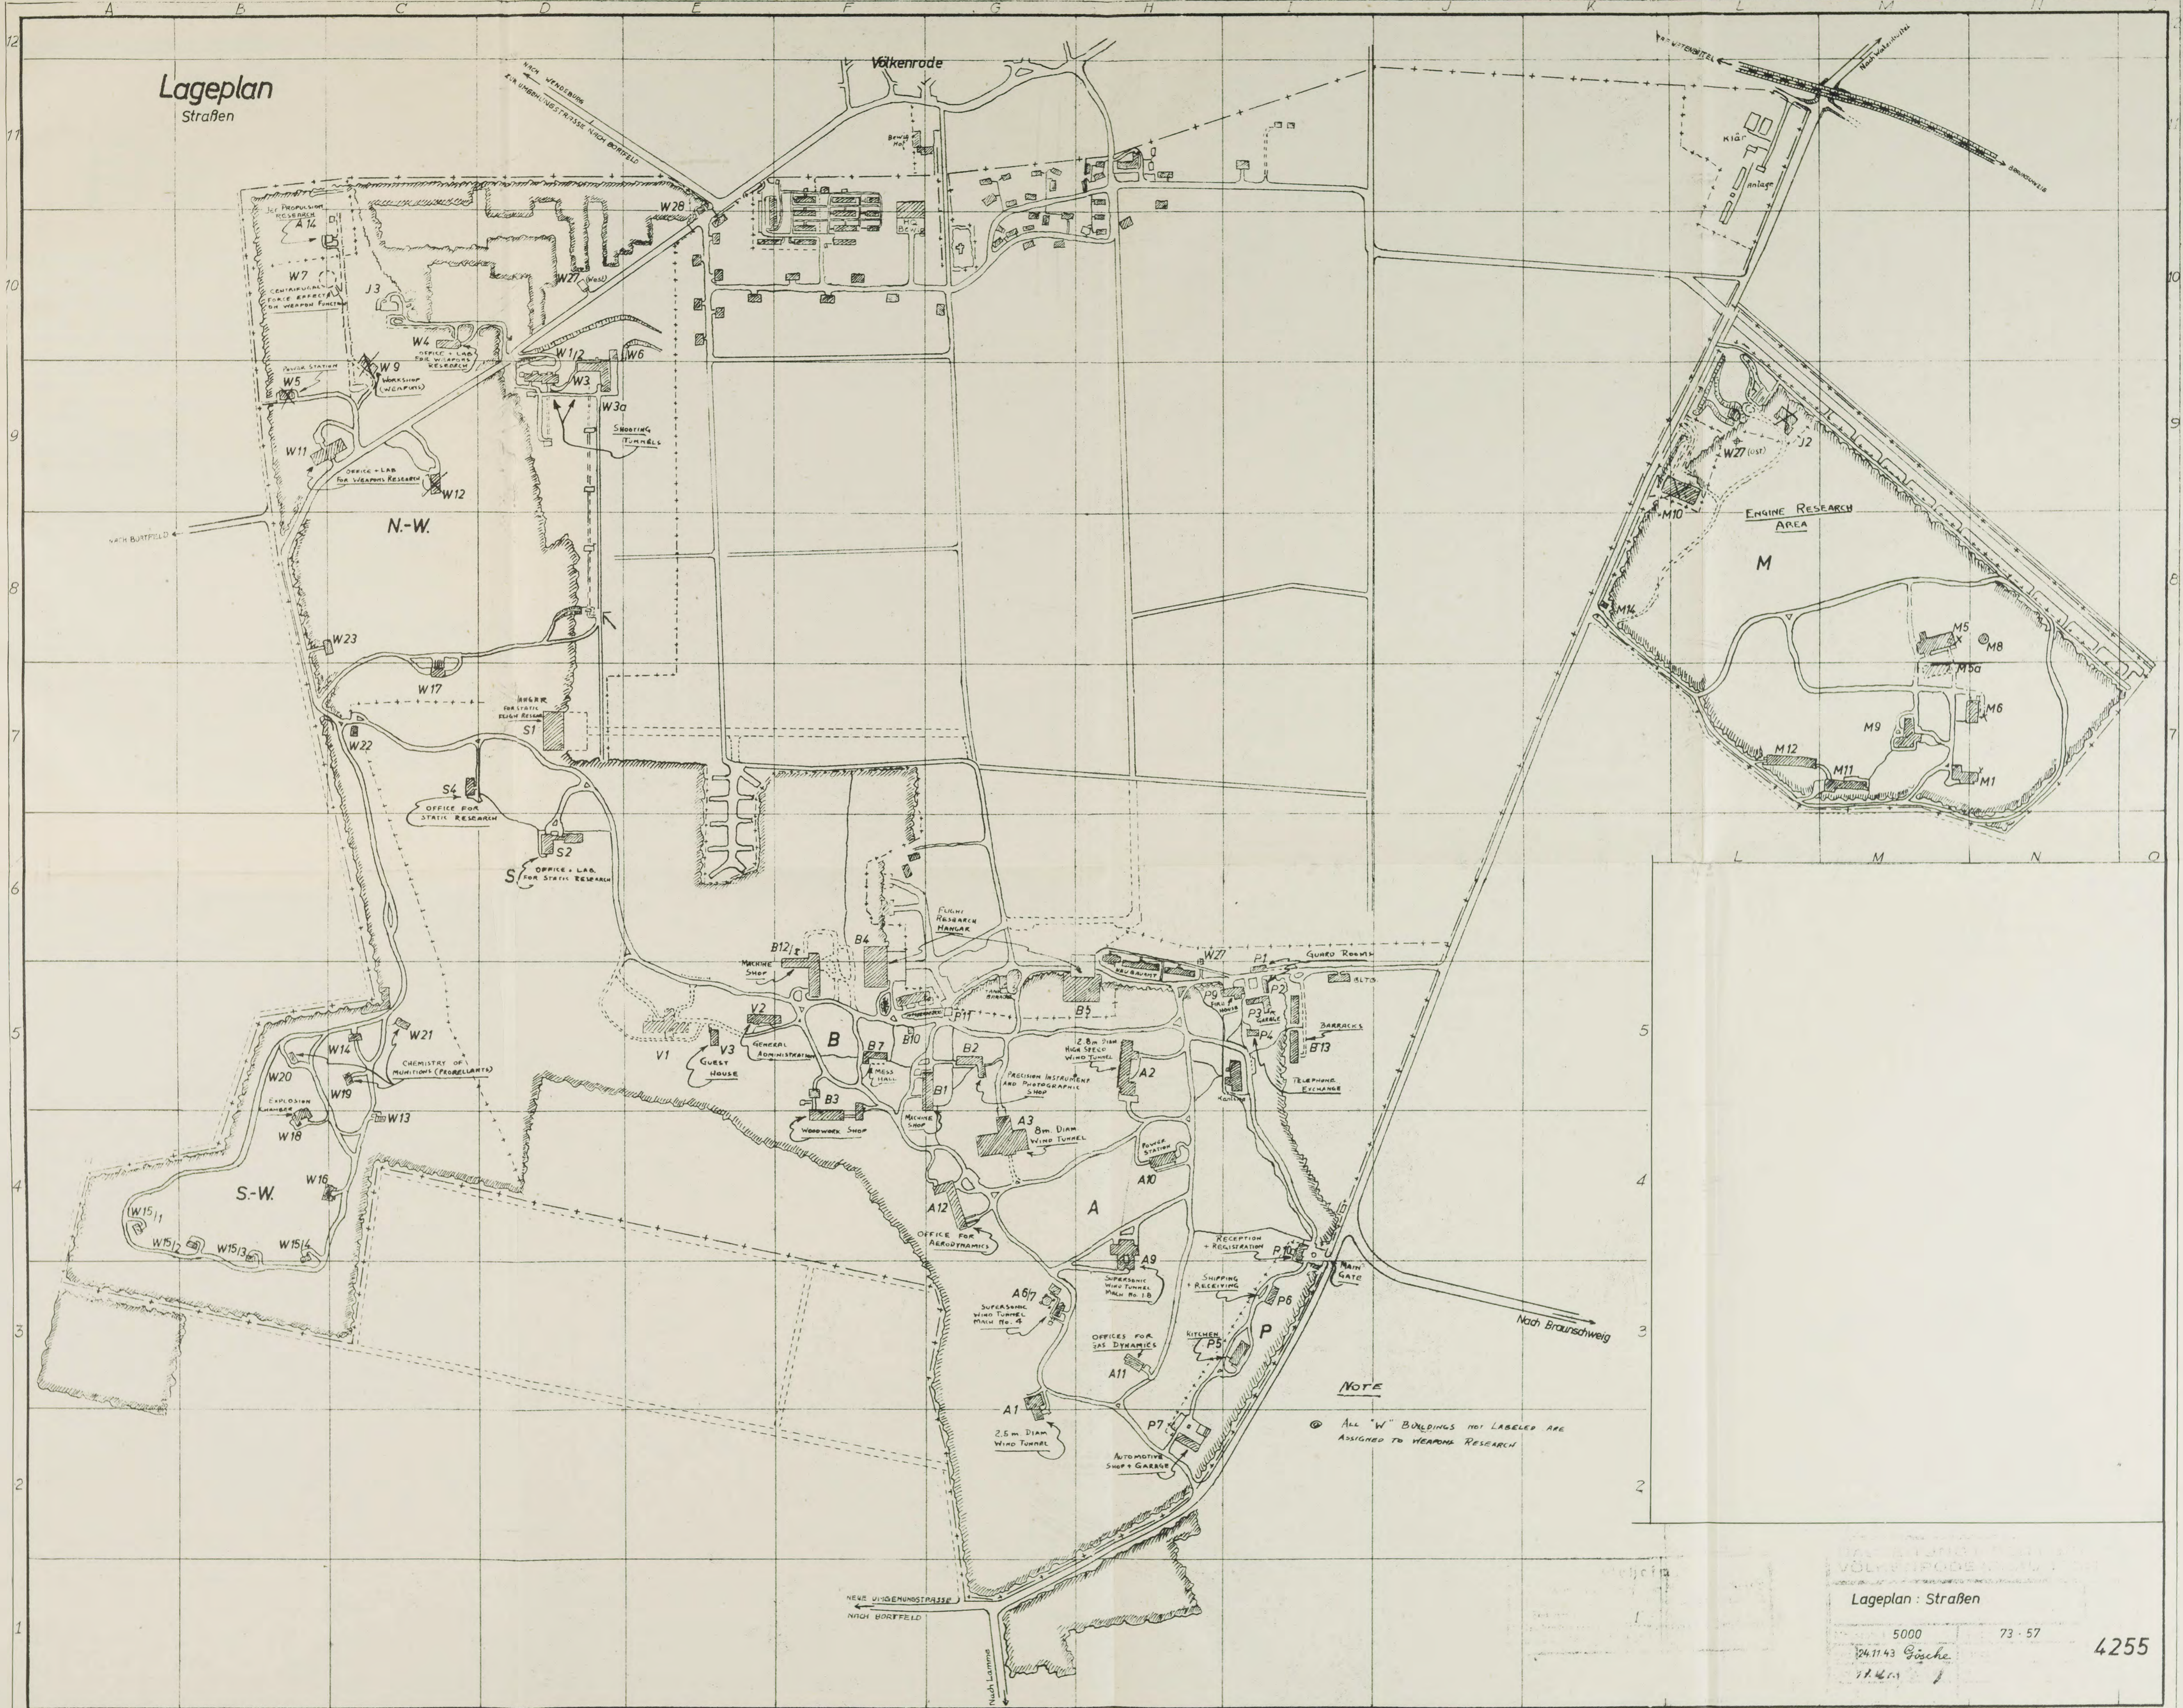

Lageplan  
Straßen

Völkerrade

NOTE  
 All W Buildings Not Labeled are Assigned to Weapons Research

Lageplan : Straßen

5000 73-57

24.11.43 Götsche

17.12.51

4255