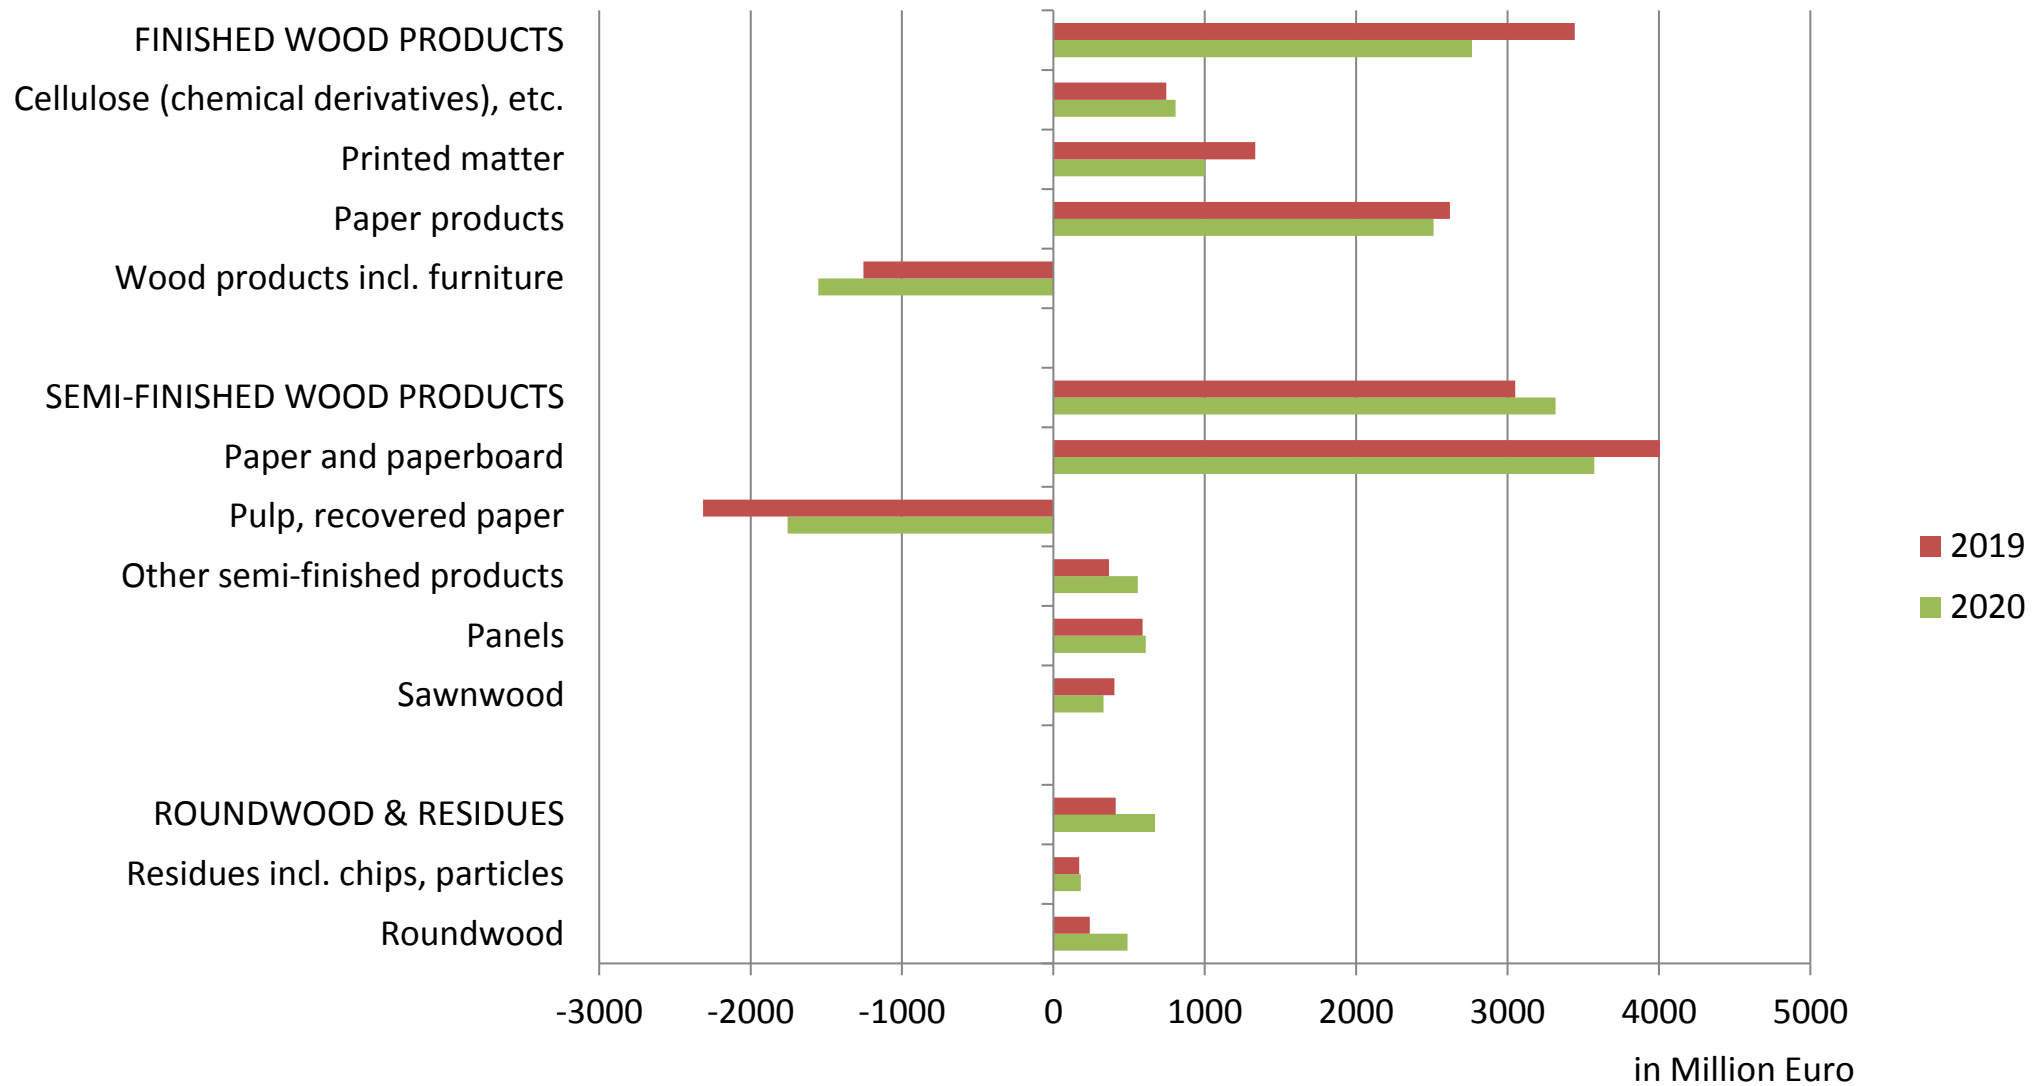

(net) foreign trade balance of Germany with wood and wood based products in commodity groups in Mio. Euro

* numbers of latest year are preliminary